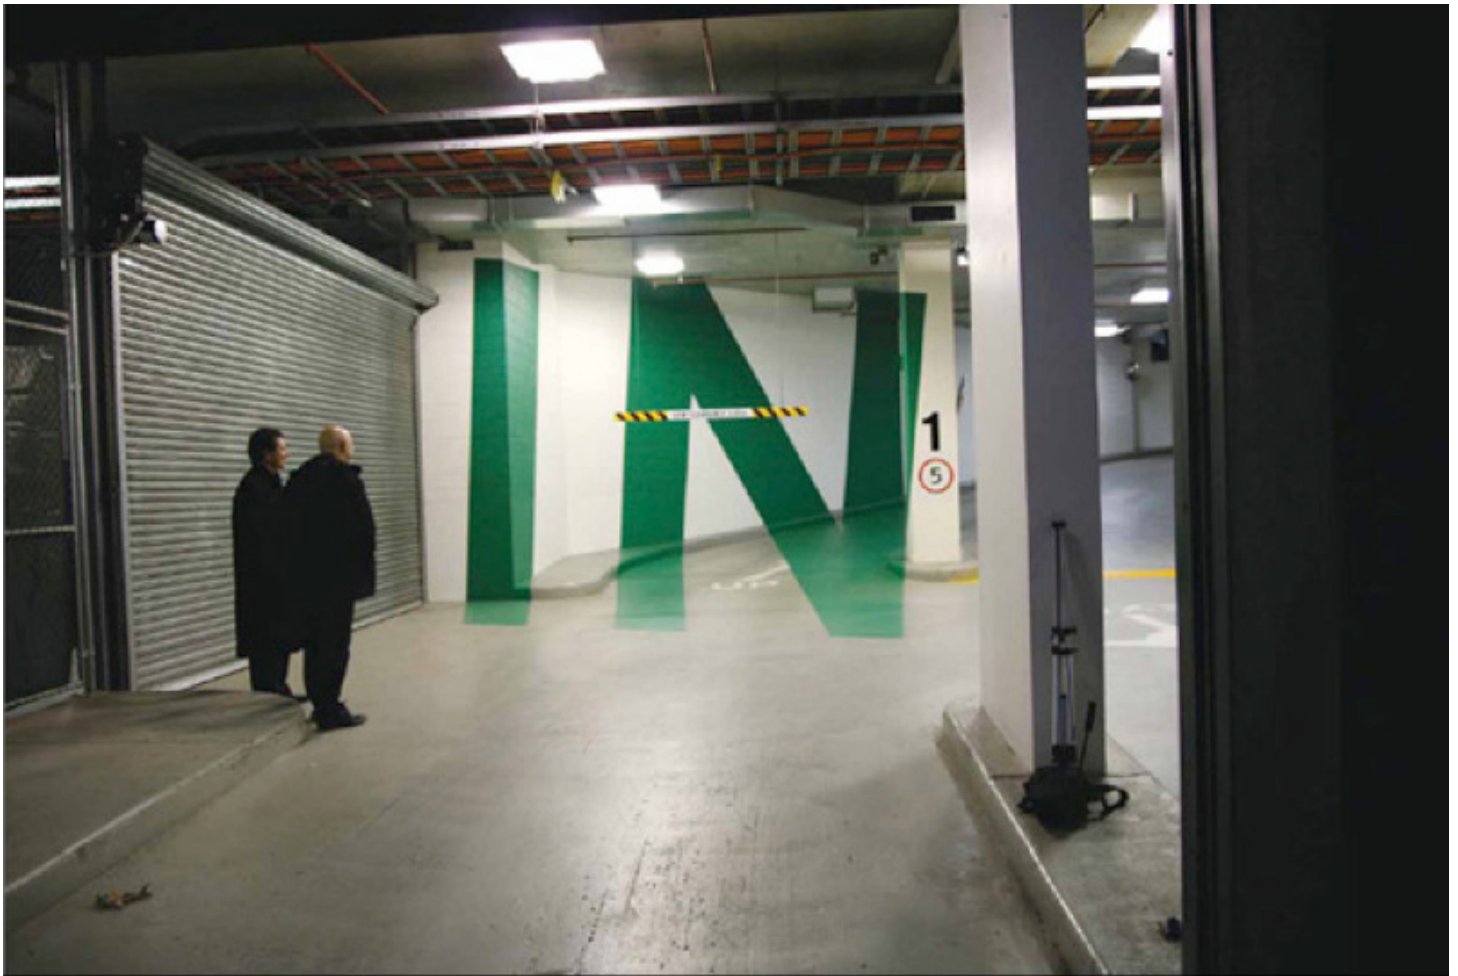

<http://de-war.de/eurekacarpark.html>

Axel Peemoeller

In Melbourne I developed a way-finding-system for the Eureka Tower Carpark. The distorted letters on the wall can be read perfectly when standing at the right position. This project won several international design awards.