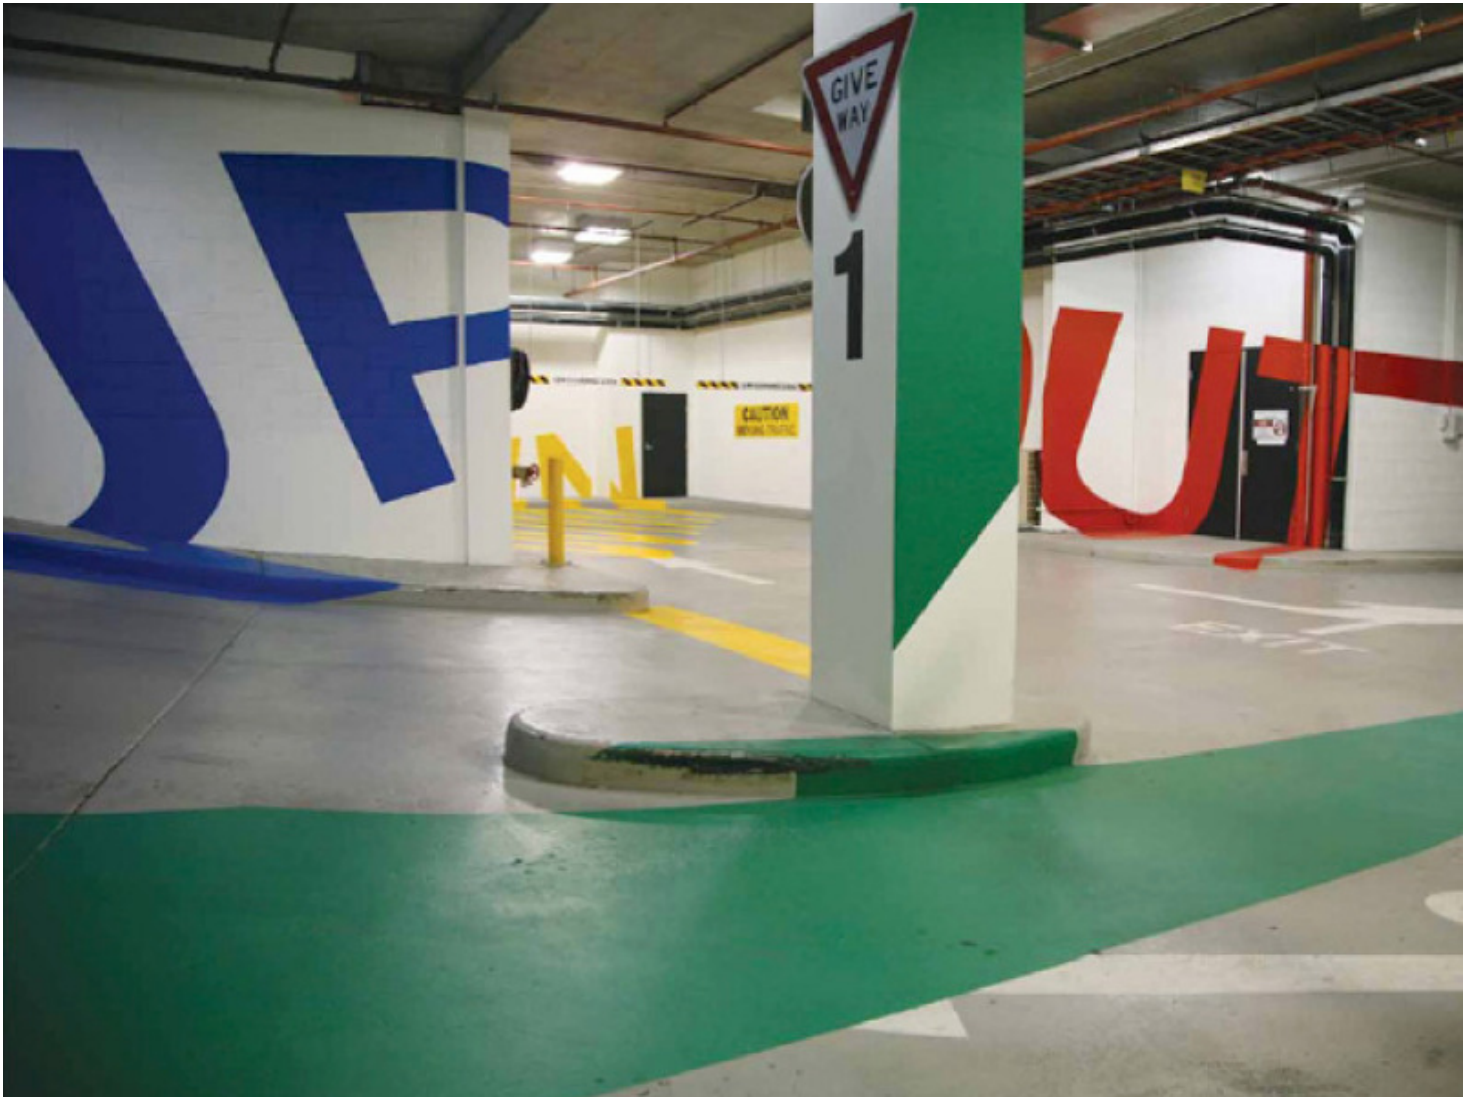

<http://de-war.de/eurekacarpark.html>

Axel Peemoeller

In Melbourne I developed a way-finding-system for the Eureka Tower Carpark. The distorted letters on the wall can be read perfectly when standing at the right position. This project won several international design awards.