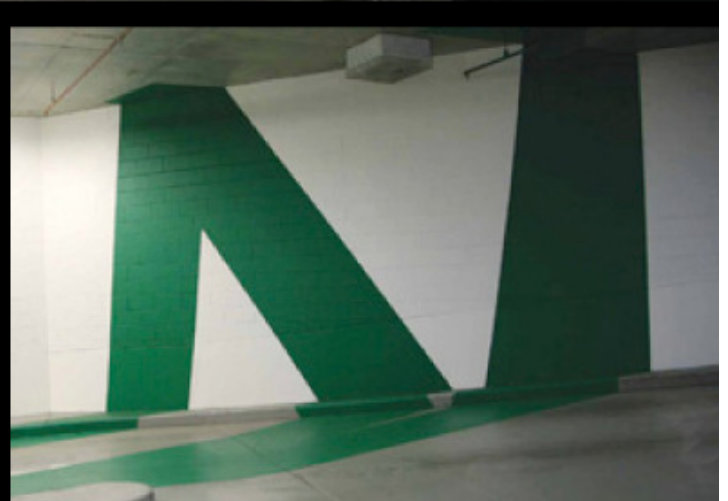

<http://de-war.de/eurekacarpark.html>

Axel Peemoeller

In Melbourne I developed a way-finding-system for the Eureka Tower Carpark. The distorted letters on the wall can be read perfectly when standing at the right position. This project won several international design awards.